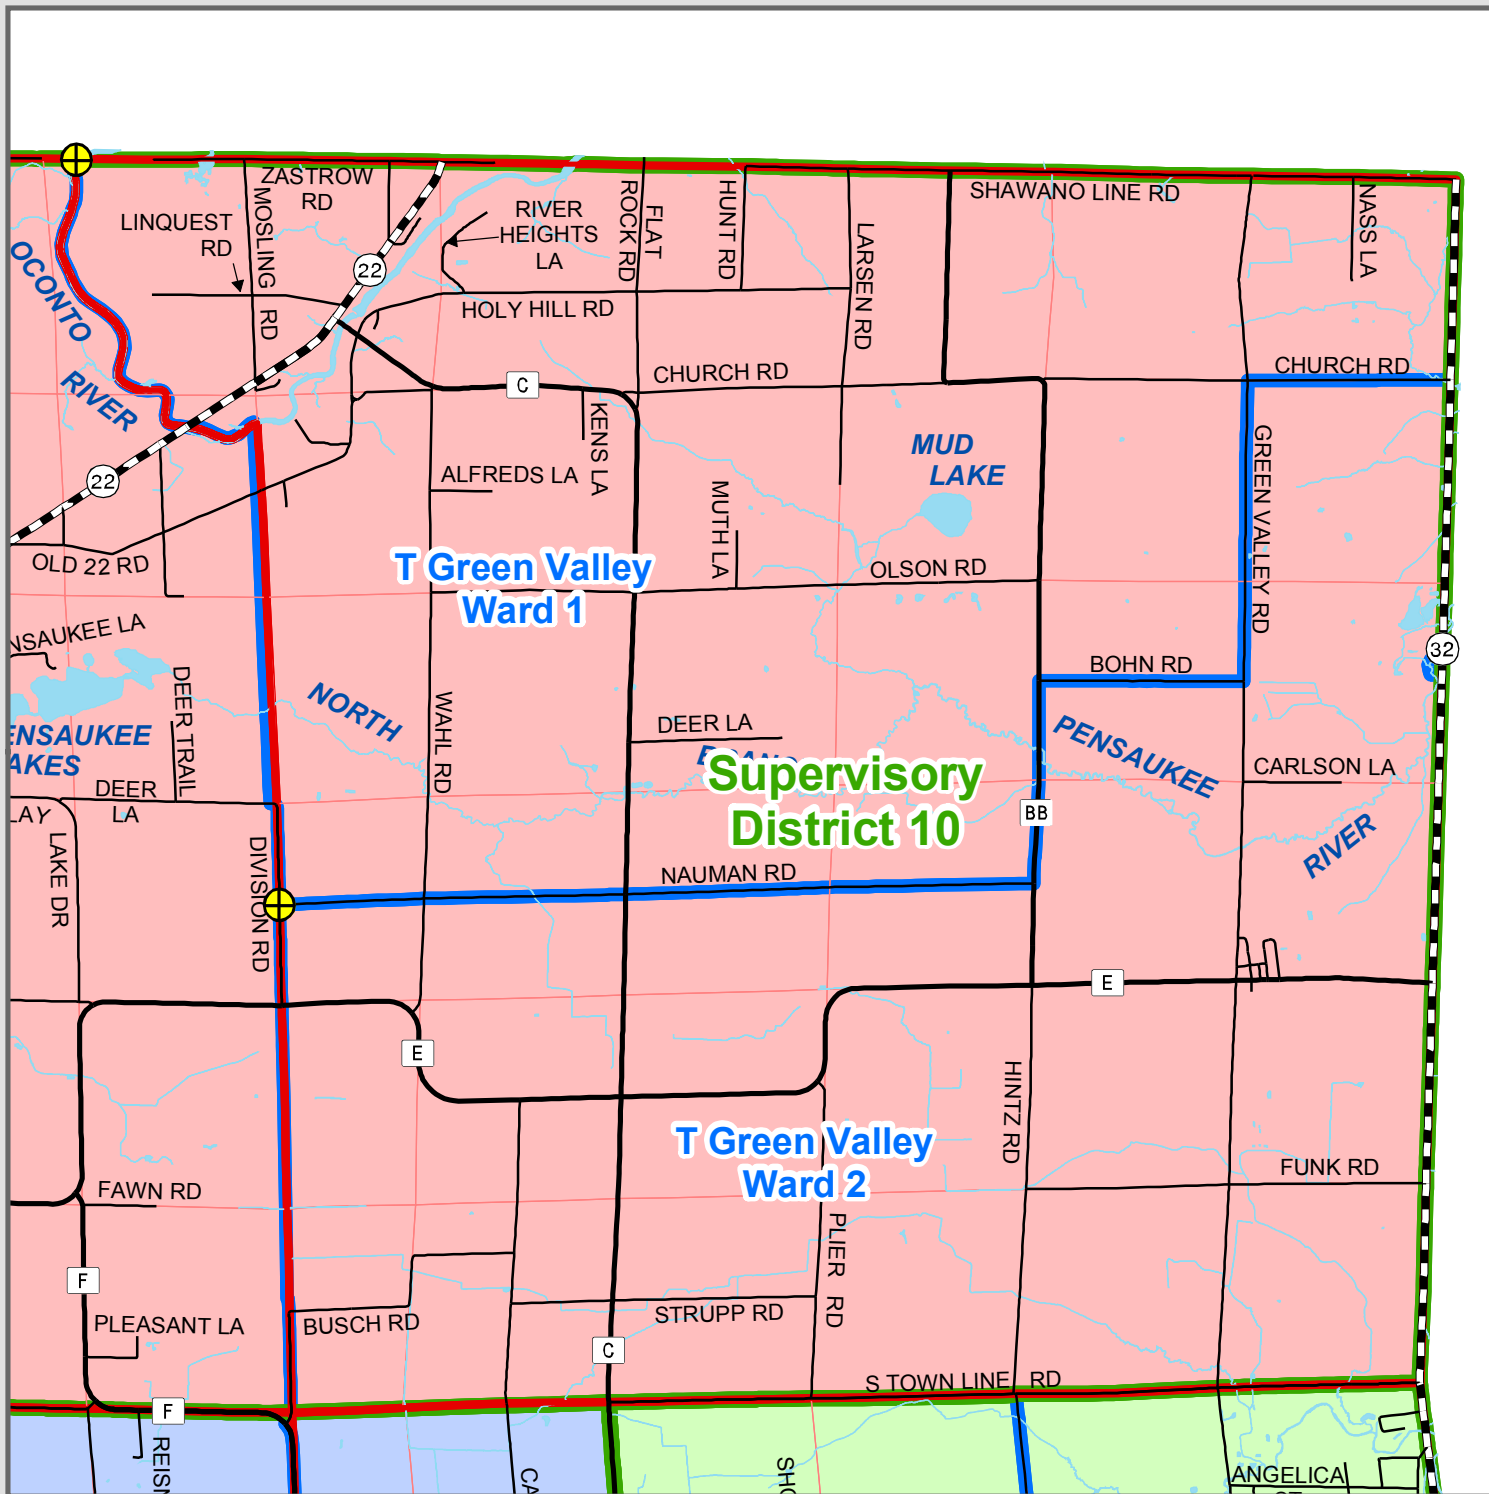

Town of Green Valley Supervisory Districts/Wards 2012-2022

 Supervisory District 10

Ward Population

Ward 1 = 496
Ward 2 = 593

 Ward description starting points

Supervisory Districts on this map were created by the Shawano County GIS Coordinator under direction from the Shawano County Redistricting Committee and the Shawano County Board. 2011 census data and programs used to create this map were provided by the Wisconsin Legislative Technology Bureau at the direction of the Wisconsin State Legislature.